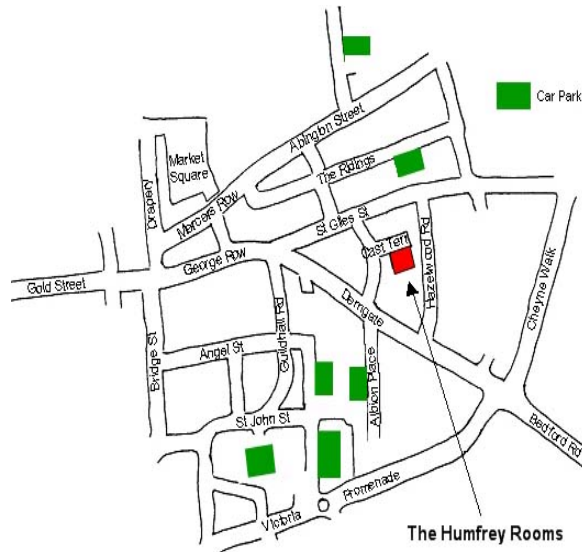

Membership Application (Ref: SocLeafWeb)

Name	_____		
	Title	First Name	Surname
Address	_____		
	_____		
Postcode	_____	Telephone	_____
Email	_____		
Date of Birth (if under 18)	_____		

I would like to apply for membership of the Society

Membership category required*

Subscription enclosed

£

I am especially interested in

I agree to abide by the laws of the society and have no objection to membership details being held on computer

Signature _____

Date _____

Membership categories & subscriptions 2007

Full membership	£30
Joint membership	£50
Family membership	£70
Student (<i>under 18 or in full time education</i>)	£10
Privilege membership (<i>senior citizen, or through disability or unemployment</i>)	£20

www.nnhs.info

The Humfrey Rooms