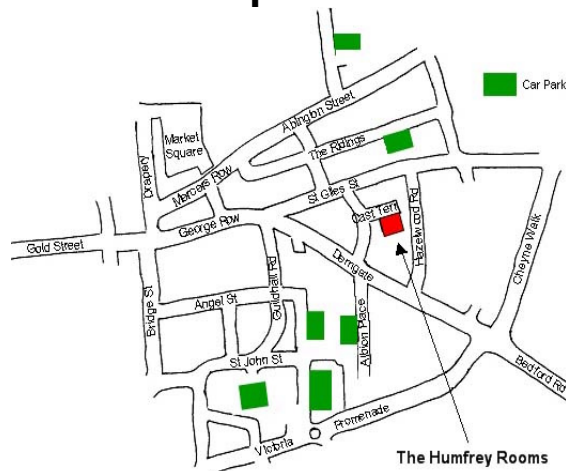

On road parking may be available on local roads after 6pm.

The Society disclaims any responsibility for any person or persons sustaining an accident of any kind while participating in an outing or field meeting or any activity connected with or organised by the Society. Equipment may only be removed from the rooms with permission.

www.nnhs.info

Northamptonshire Natural History Society

GEOLOGY SECTION